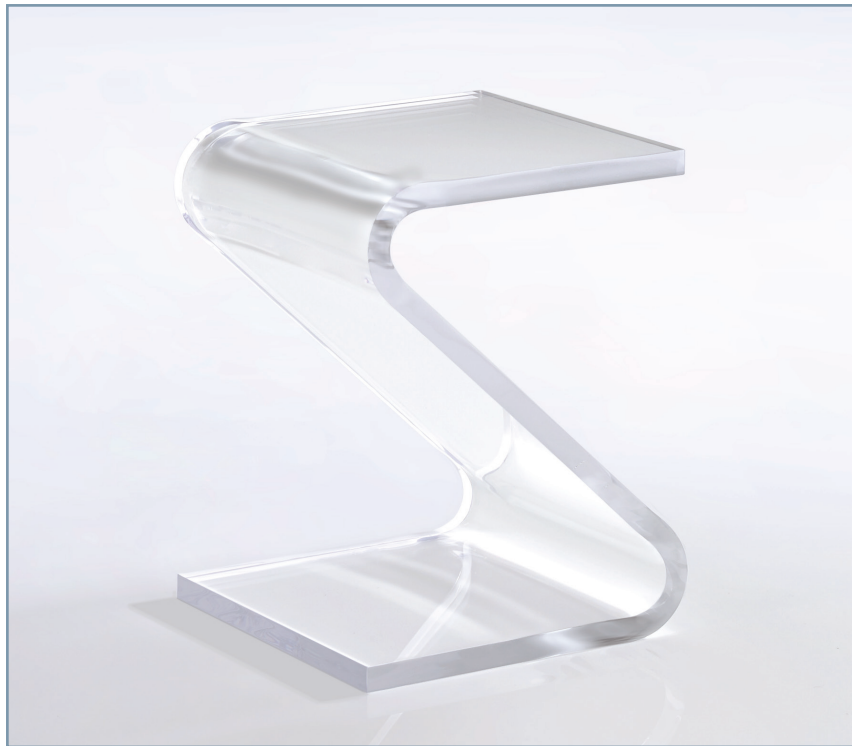

Boda Acrylic

furniture & accessories

PRODUCT #	DESCRIPTION	SIZE	ACRYLIC THICKNESS	SHIP WT (LBS)
2013-230	"Z" Table	14" wide x 14" deep x 18.5" tall	1"	62

Engineered Plastics, Inc. DBA Boda Acrylic, LLC.
Shipping weights shown are the "dimensional weights" used by carriers (e.g. - UPS) to calculate freight charges.
Freight based on a quantity of one (1) item.
Shipped via UPS